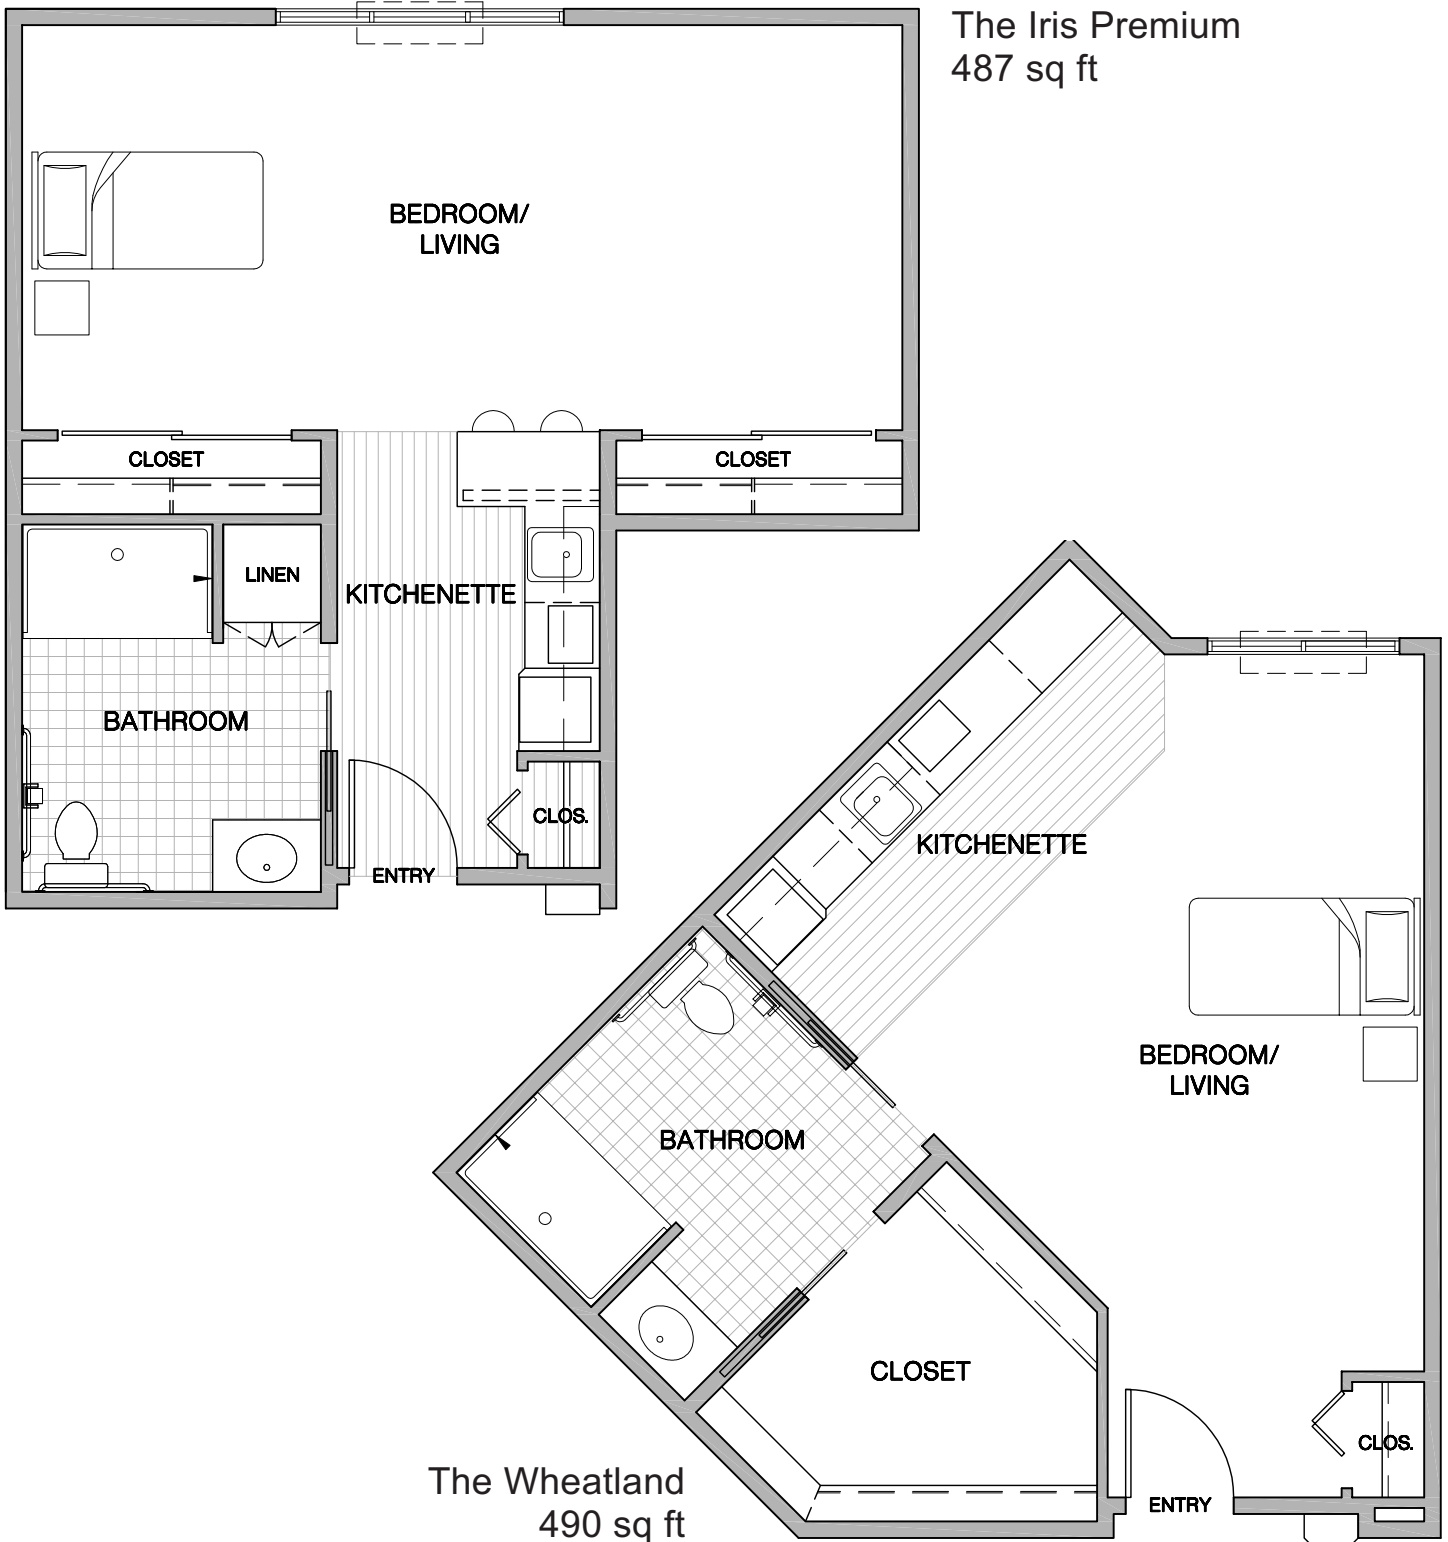

Assisted Living Floor Plans

The Iris
374 sq ft

The Iris Deluxe
406 sq ft

Quality senior living for those who have reached the age of sixty-two.

Assisted Living Floor Plans

The McNary
455 sq ft

The Cascade
483 sq ft

Quality senior living for those who have reached the age of sixty-two.

Assisted Living Floor Plans

Quality senior living for those who have reached the age of sixty-two.

EQUAL HOUSING OPPORTUNITY

Assisted Living Floor Plans

The Willamette
591 sq ft

The Willamette Deluxe
620 sq ft

Assisted Living Floor Plans

The Keizer Suite
682 sq ft