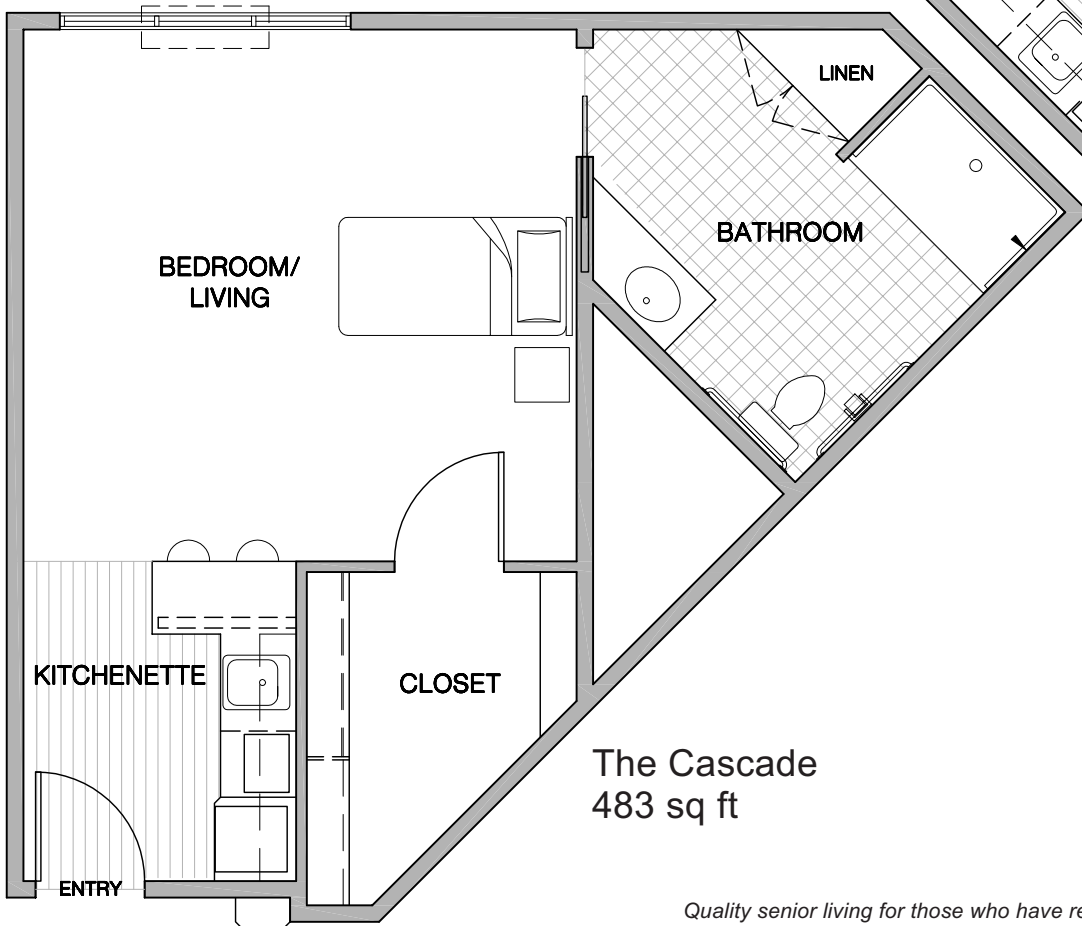

Assisted Living Floor Plans

The Iris
374 sq ft

The Iris Deluxe
406 sq ft

Quality senior living for those who have reached the age of sixty-two.

Assisted Living Floor Plans

The McNary
455 sq ft

The Cascade
483 sq ft

Quality senior living for those who have reached the age of sixty-two.

Assisted Living Floor Plans

Quality senior living for those who have reached the age of sixty-two.

EQUAL HOUSING OPPORTUNITY

Assisted Living Floor Plans

The Willamette
591 sq ft

The Willamette Deluxe
620 sq ft

Assisted Living Floor Plans

The Keizer Suite
682 sq ft