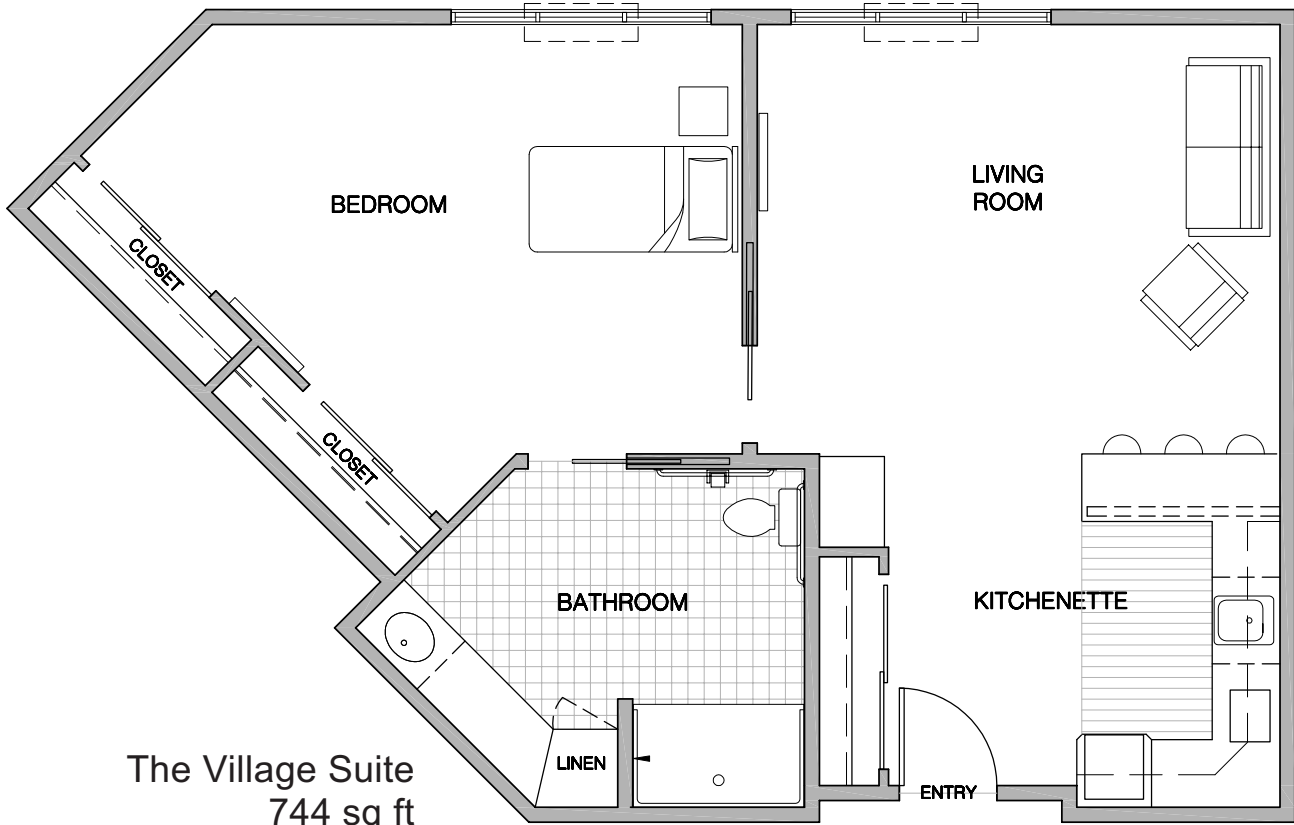

Assisted Living Floor Plans

The Iris
374 sq ft

The Iris Deluxe
406 sq ft

Quality senior living for those who have reached the age of sixty-two.

Assisted Living Floor Plans

The McNary
455 sq ft

The Cascade
483 sq ft

Quality senior living for those who have reached the age of sixty-two.

Assisted Living Floor Plans

Quality senior living for those who have reached the age of sixty-two.

EQUAL HOUSING OPPORTUNITY

Assisted Living Floor Plans

The Willamette
591 sq ft

The Willamette Deluxe
620 sq ft

Assisted Living Floor Plans

The Keizer Suite
682 sq ft