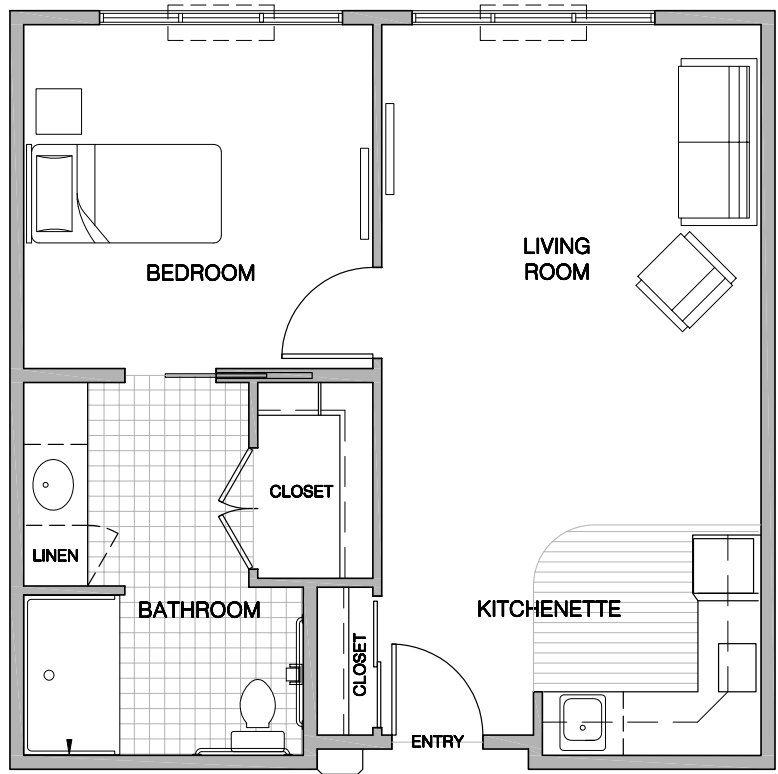

Assisted Living Floor Plans

The Iris
374 sq ft

The Iris Deluxe
406 sq ft

Quality senior living for those who have reached the age of sixty-two.

Assisted Living Floor Plans

The McNary
455 sq ft

The Cascade
483 sq ft

Quality senior living for those who have reached the age of sixty-two.

Assisted Living Floor Plans

Quality senior living for those who have reached the age of sixty-two.

EQUAL HOUSING OPPORTUNITY

Assisted Living Floor Plans

The Willamette
591 sq ft

The Willamette Deluxe
620 sq ft

Assisted Living Floor Plans

The Keizer Suite
682 sq ft