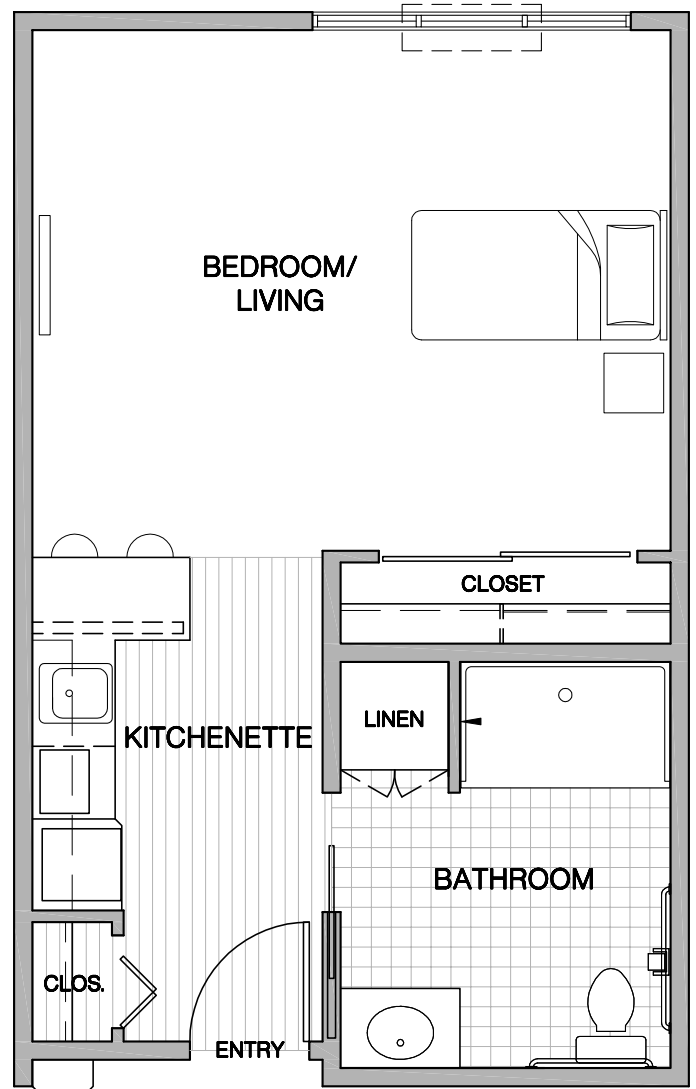

Assisted Living Floor Plans

The Iris
374 sq ft

The Iris Deluxe
406 sq ft

Quality senior living for those who have reached the age of sixty-two.

Assisted Living Floor Plans

The McNary
455 sq ft

The Cascade
483 sq ft

Quality senior living for those who have reached the age of sixty-two.

Assisted Living Floor Plans

Quality senior living for those who have reached the age of sixty-two.

EQUAL HOUSING OPPORTUNITY

Assisted Living Floor Plans

The Willamette
591 sq ft

The Willamette Deluxe
620 sq ft

Assisted Living Floor Plans

The Keizer Suite
682 sq ft