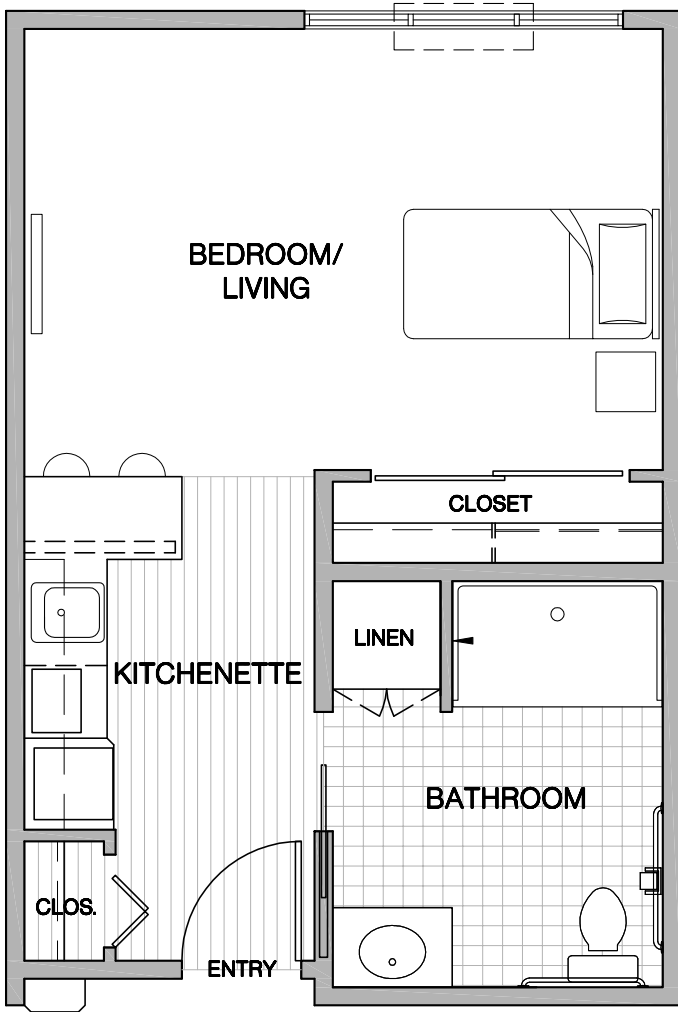

Assisted Living Floor Plans

The Iris
374 sq ft

The Iris Deluxe
406 sq ft

Quality senior living for those who have reached the age of sixty-two.

Assisted Living Floor Plans

The McNary
455 sq ft

The Cascade
483 sq ft

Quality senior living for those who have reached the age of sixty-two.

Assisted Living Floor Plans

Quality senior living for those who have reached the age of sixty-two.

EQUAL HOUSING OPPORTUNITY

Assisted Living Floor Plans

The Willamette
591 sq ft

The Willamette Deluxe
620 sq ft

Assisted Living Floor Plans

The Keizer Suite
682 sq ft