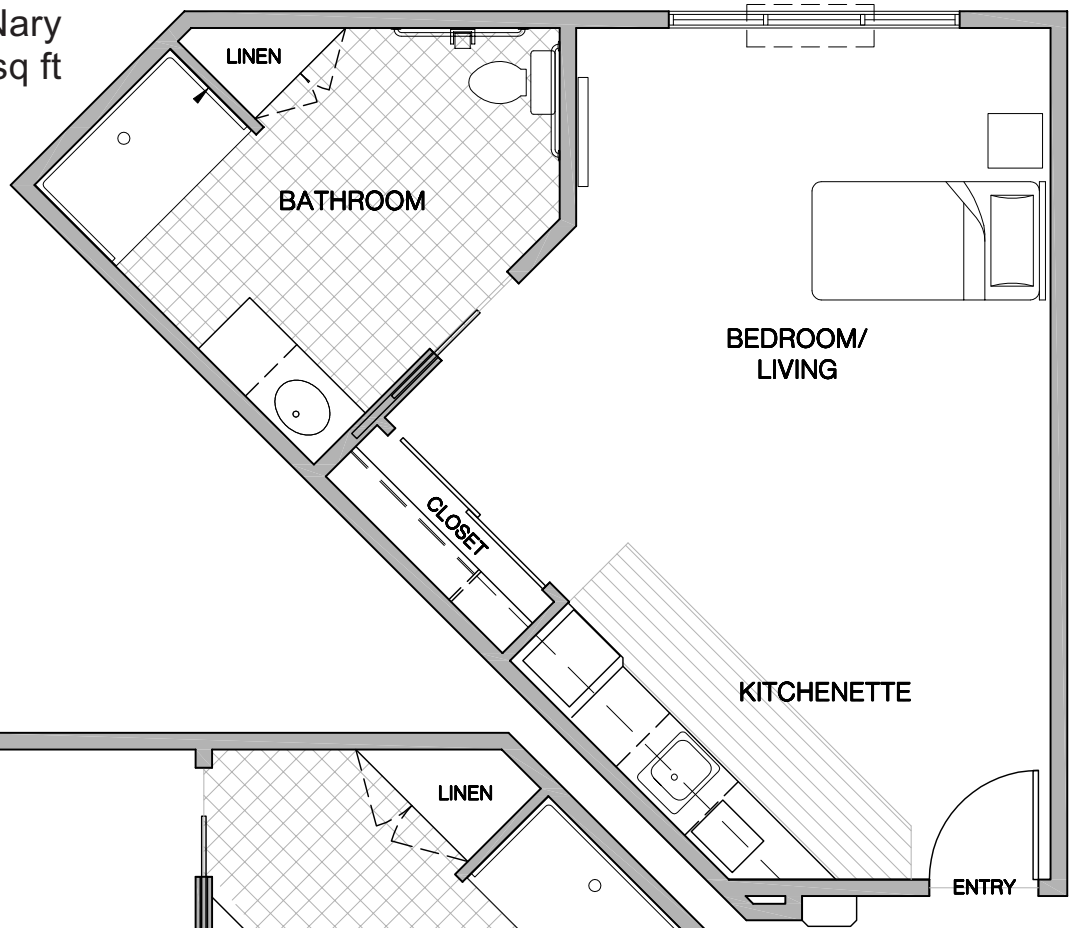

Assisted Living Floor Plans

The Iris
374 sq ft

The Iris Deluxe
406 sq ft

Quality senior living for those who have reached the age of sixty-two.

Assisted Living Floor Plans

The McNary
455 sq ft

The Cascade
483 sq ft

Quality senior living for those who have reached the age of sixty-two.

Assisted Living Floor Plans

Quality senior living for those who have reached the age of sixty-two.

EQUAL HOUSING OPPORTUNITY

Assisted Living Floor Plans

The Willamette
591 sq ft

The Willamette Deluxe
620 sq ft

Assisted Living Floor Plans

The Keizer Suite
682 sq ft