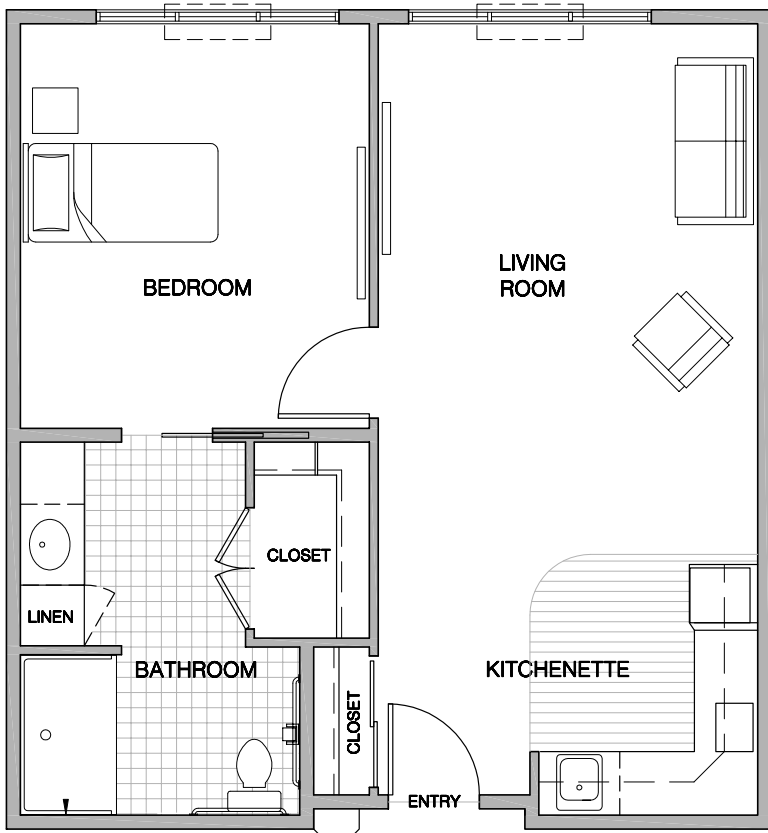

Assisted Living Floor Plans

The Iris
374 sq ft

The Iris Deluxe
406 sq ft

Quality senior living for those who have reached the age of sixty-two.

Assisted Living Floor Plans

The McNary
455 sq ft

The Cascade
483 sq ft

Quality senior living for those who have reached the age of sixty-two.

Assisted Living Floor Plans

Quality senior living for those who have reached the age of sixty-two.

EQUAL HOUSING OPPORTUNITY

Assisted Living Floor Plans

The Willamette
591 sq ft

The Willamette Deluxe
620 sq ft

Assisted Living Floor Plans

The Keizer Suite
682 sq ft